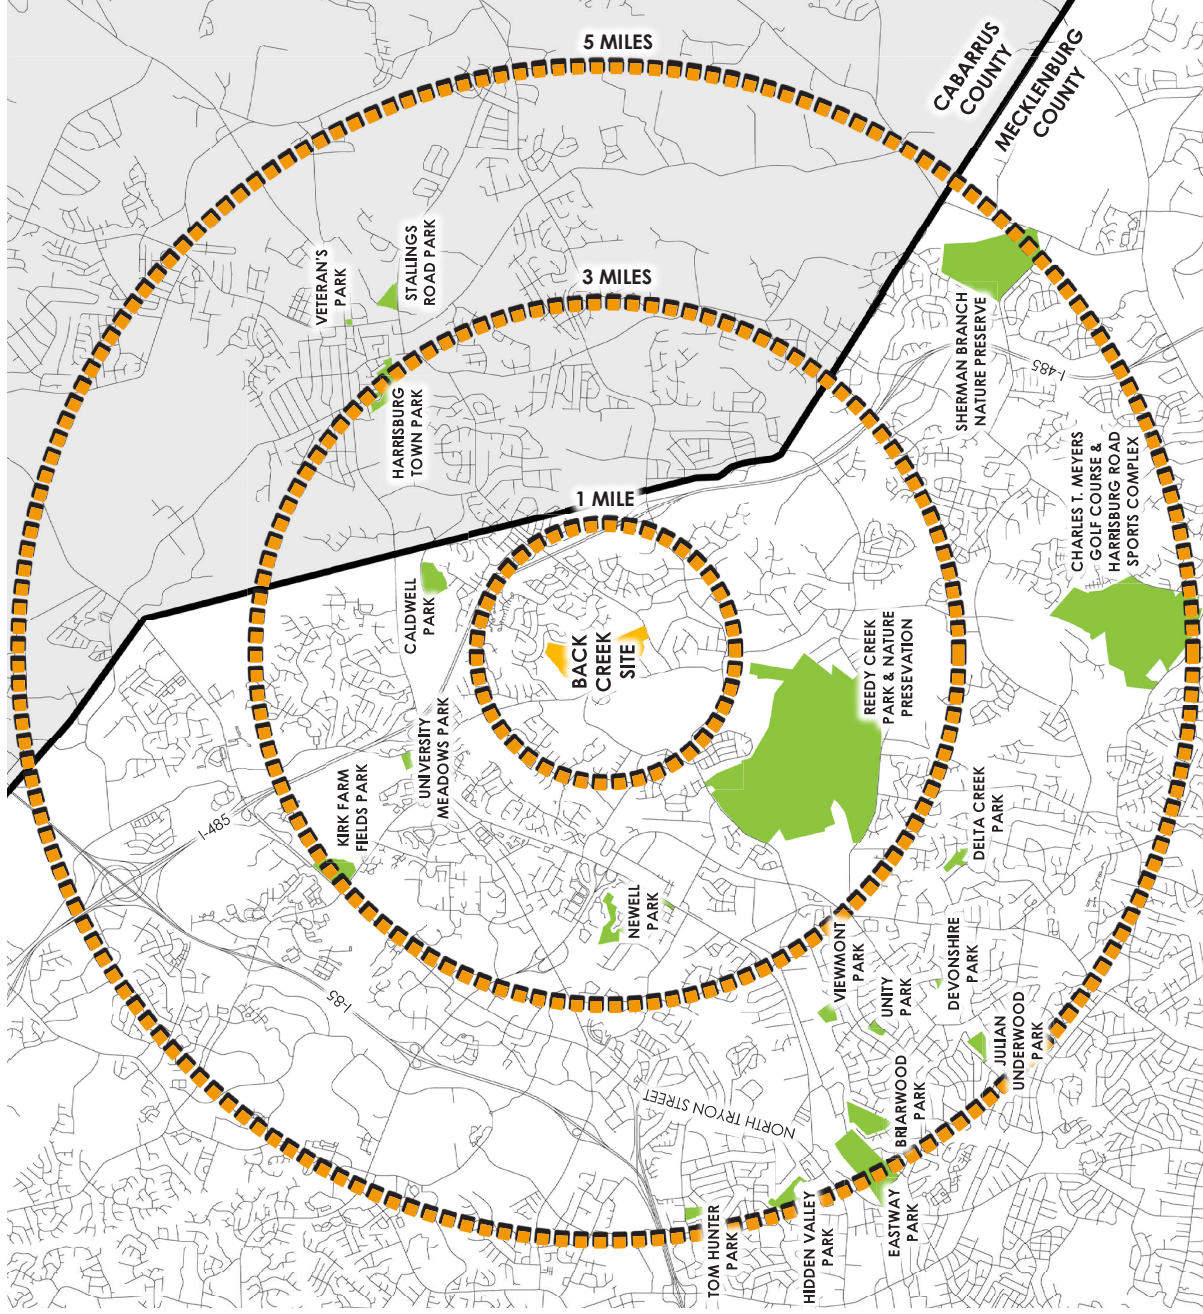

SURROUNDING AREA PARKS...

PARK NAMES	LAND AREA (ACRES)	PARK INVENTORY																	
		PLAYGROUND	PICNIC SHELTER	MULTI-PURPOSE FIELD	RECREATION CENTER	NATURE PRESERVE CENTER	SAND VOLLEYBALL	HORSESHOE / CORNHOLE	BASKETBALL COURT	BALL FIELD	DOG PARK	FISHING POND	DISC GOLF COURSE	COMMUNITY GARDEN	TENNIS / PICKLE COURT	SPLASH PAD	BIKE / WALKING TRAILS	GREENWAY TRAILS	
SURROUNDING PARKS																			
BRIARWOOD PARK	33.2																		
CALDWELL PARK	28.9																		
CHARLES T. MEYERS GOLF COURSE	310																		
DELTA CREEK PARK	10.8																		
DEVONSHIRE PARK	1.5																		
EASTWAY PARK	90.4																		
HARRISBURG ROAD PARK	0.9																		
HARRISBURG ROAD SPORTSPLEX	106																		
HARRISBURG TOWN PARK (TOWN OF HARRISBURG)	34.7																		
HIDDEN VALLEY PARK	19.9																		
JULIAN UNDERWOOD PARK	13.5																		
KIRK FARMS FIELD PARK	35.5																		
NEWELL PARK	31.6																		
REEDY CREEK PARK	299																		
REEDY CREEK NATURE PRESERVE	677																		
SHERMAN BRANCH NATURE PRESERVE	210																		
STALLINGS ROAD PARK (TOWN OF HARRISBURG)	12.7																		
TOM HUNTER PARK	8.4																		
UNITY PARK	5.3																		
UNIVERSITY MEADOWS PARK	6.1																		
VETERAN'S PARK (TOWN OF HARRISBURG)	1																		
VIEWMONT PARK	11																		
TOTAL SURROUNDING PARK AREA 1947																			

BACK CREEK PARK