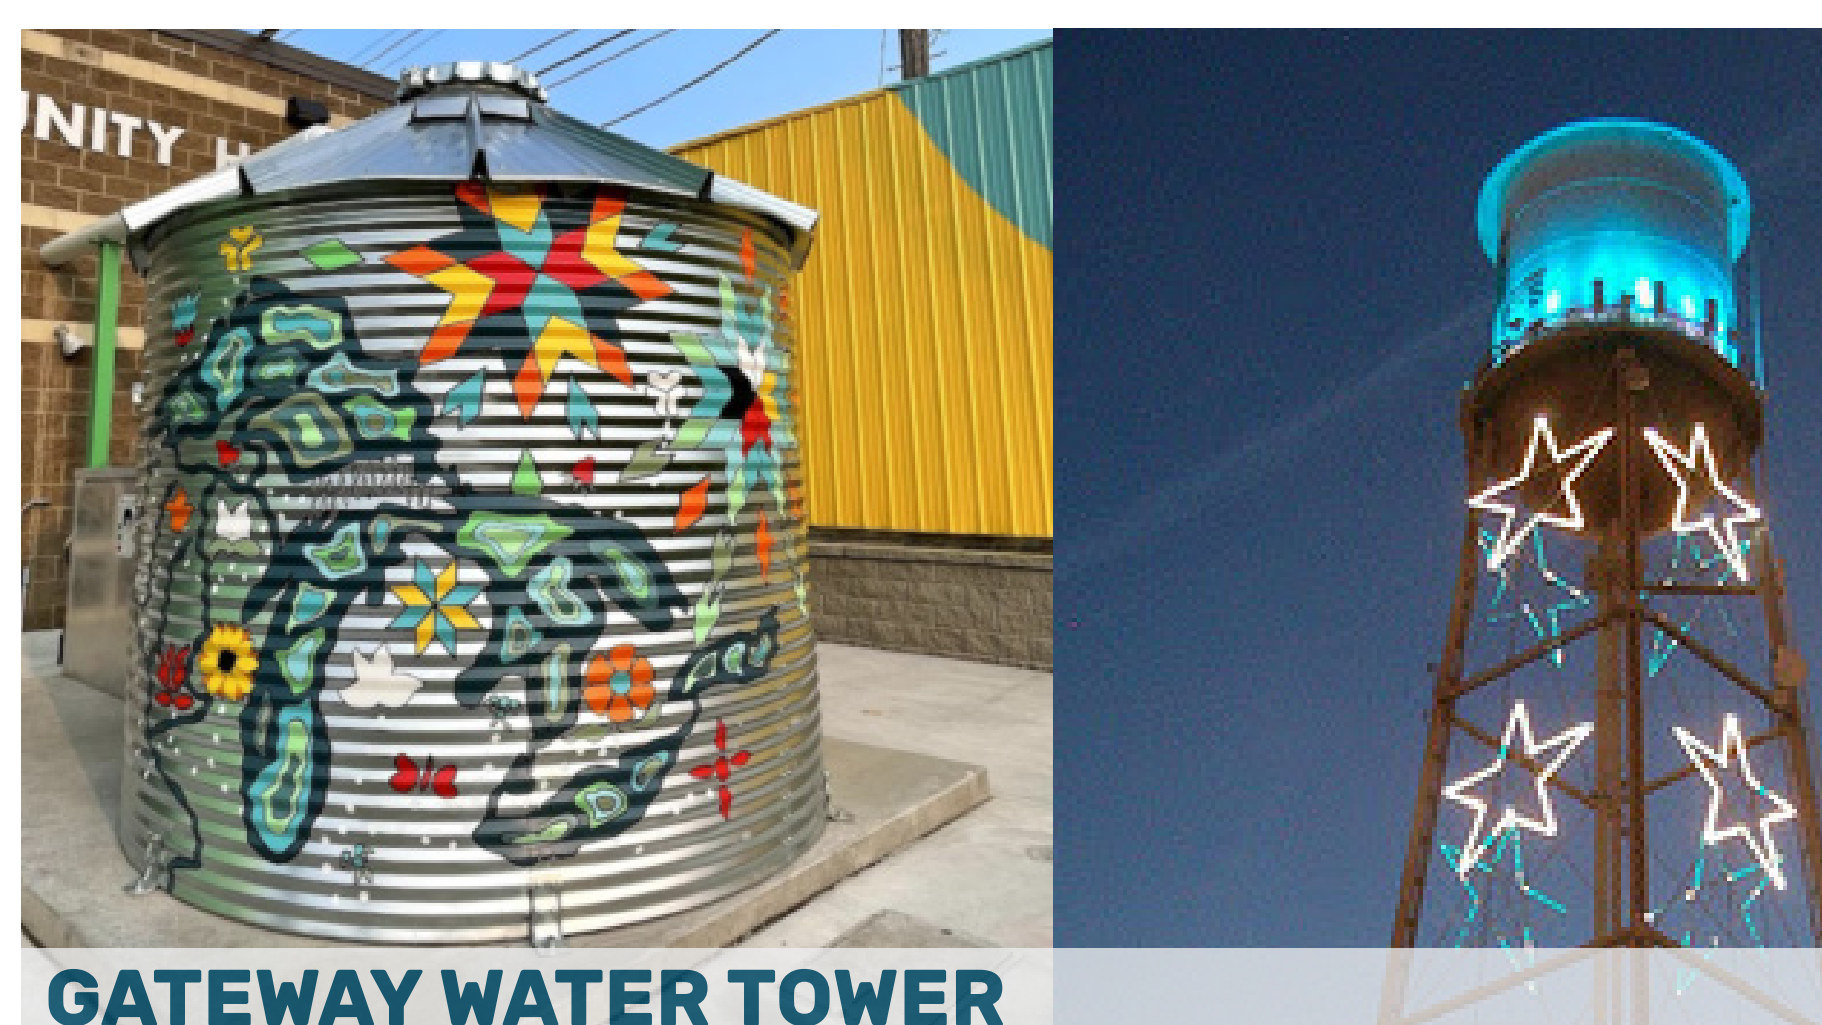

PUBLIC ART

RAISED GARDEN BEDS
Catawba Trail Farm, Durham, NC

OUTDOOR CLASSROOM
Providence Elementary School, Charlotte, NC

OPEN PLAY LAWN
Pearl Street Park, Charlotte, NC

GATEWAY WATER TOWER

NATURAL SURFACE TRAIL