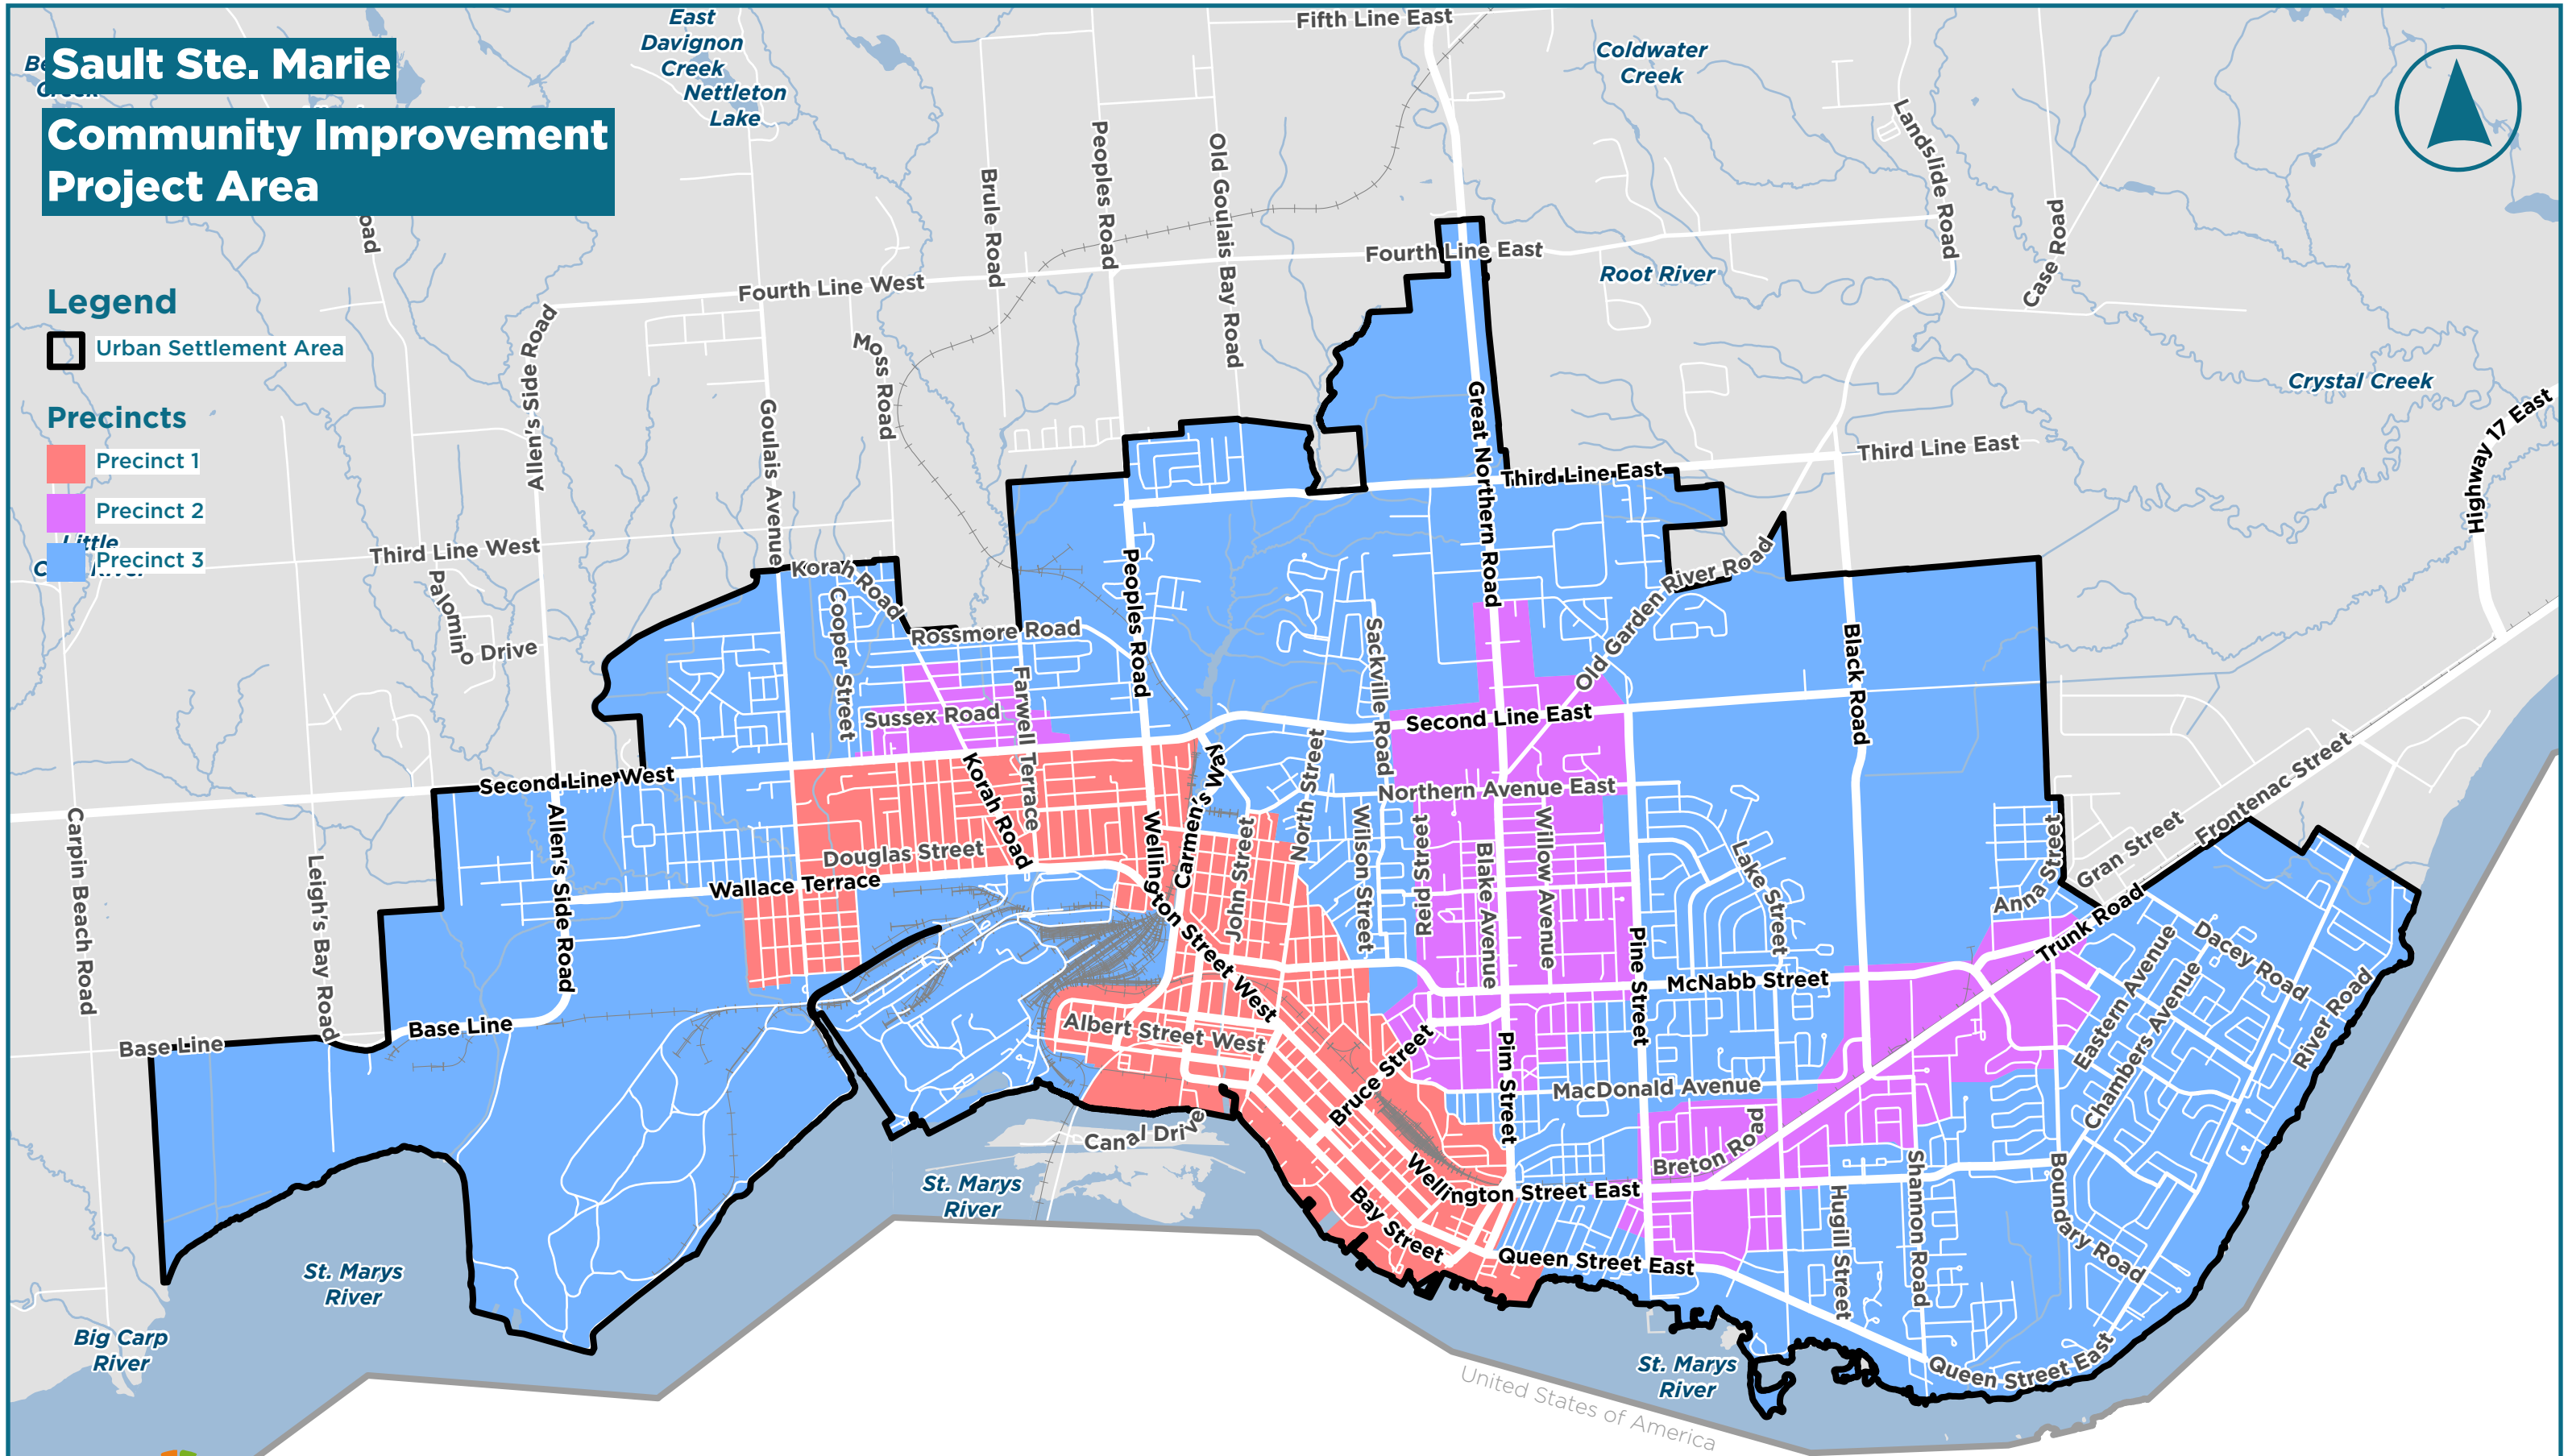

# Sault Ste. Marie Community Improvement Project Area

## Legend

Urban Settlement Area

## Precincts

- Precinct 1
- Precinct 2
- Precinct 3

October 2023

Draft for internal review only

Source: City of Sault Ste. Marie, Ontario GeoHub  
Projection: NAD 1983 UTM Zone 16N