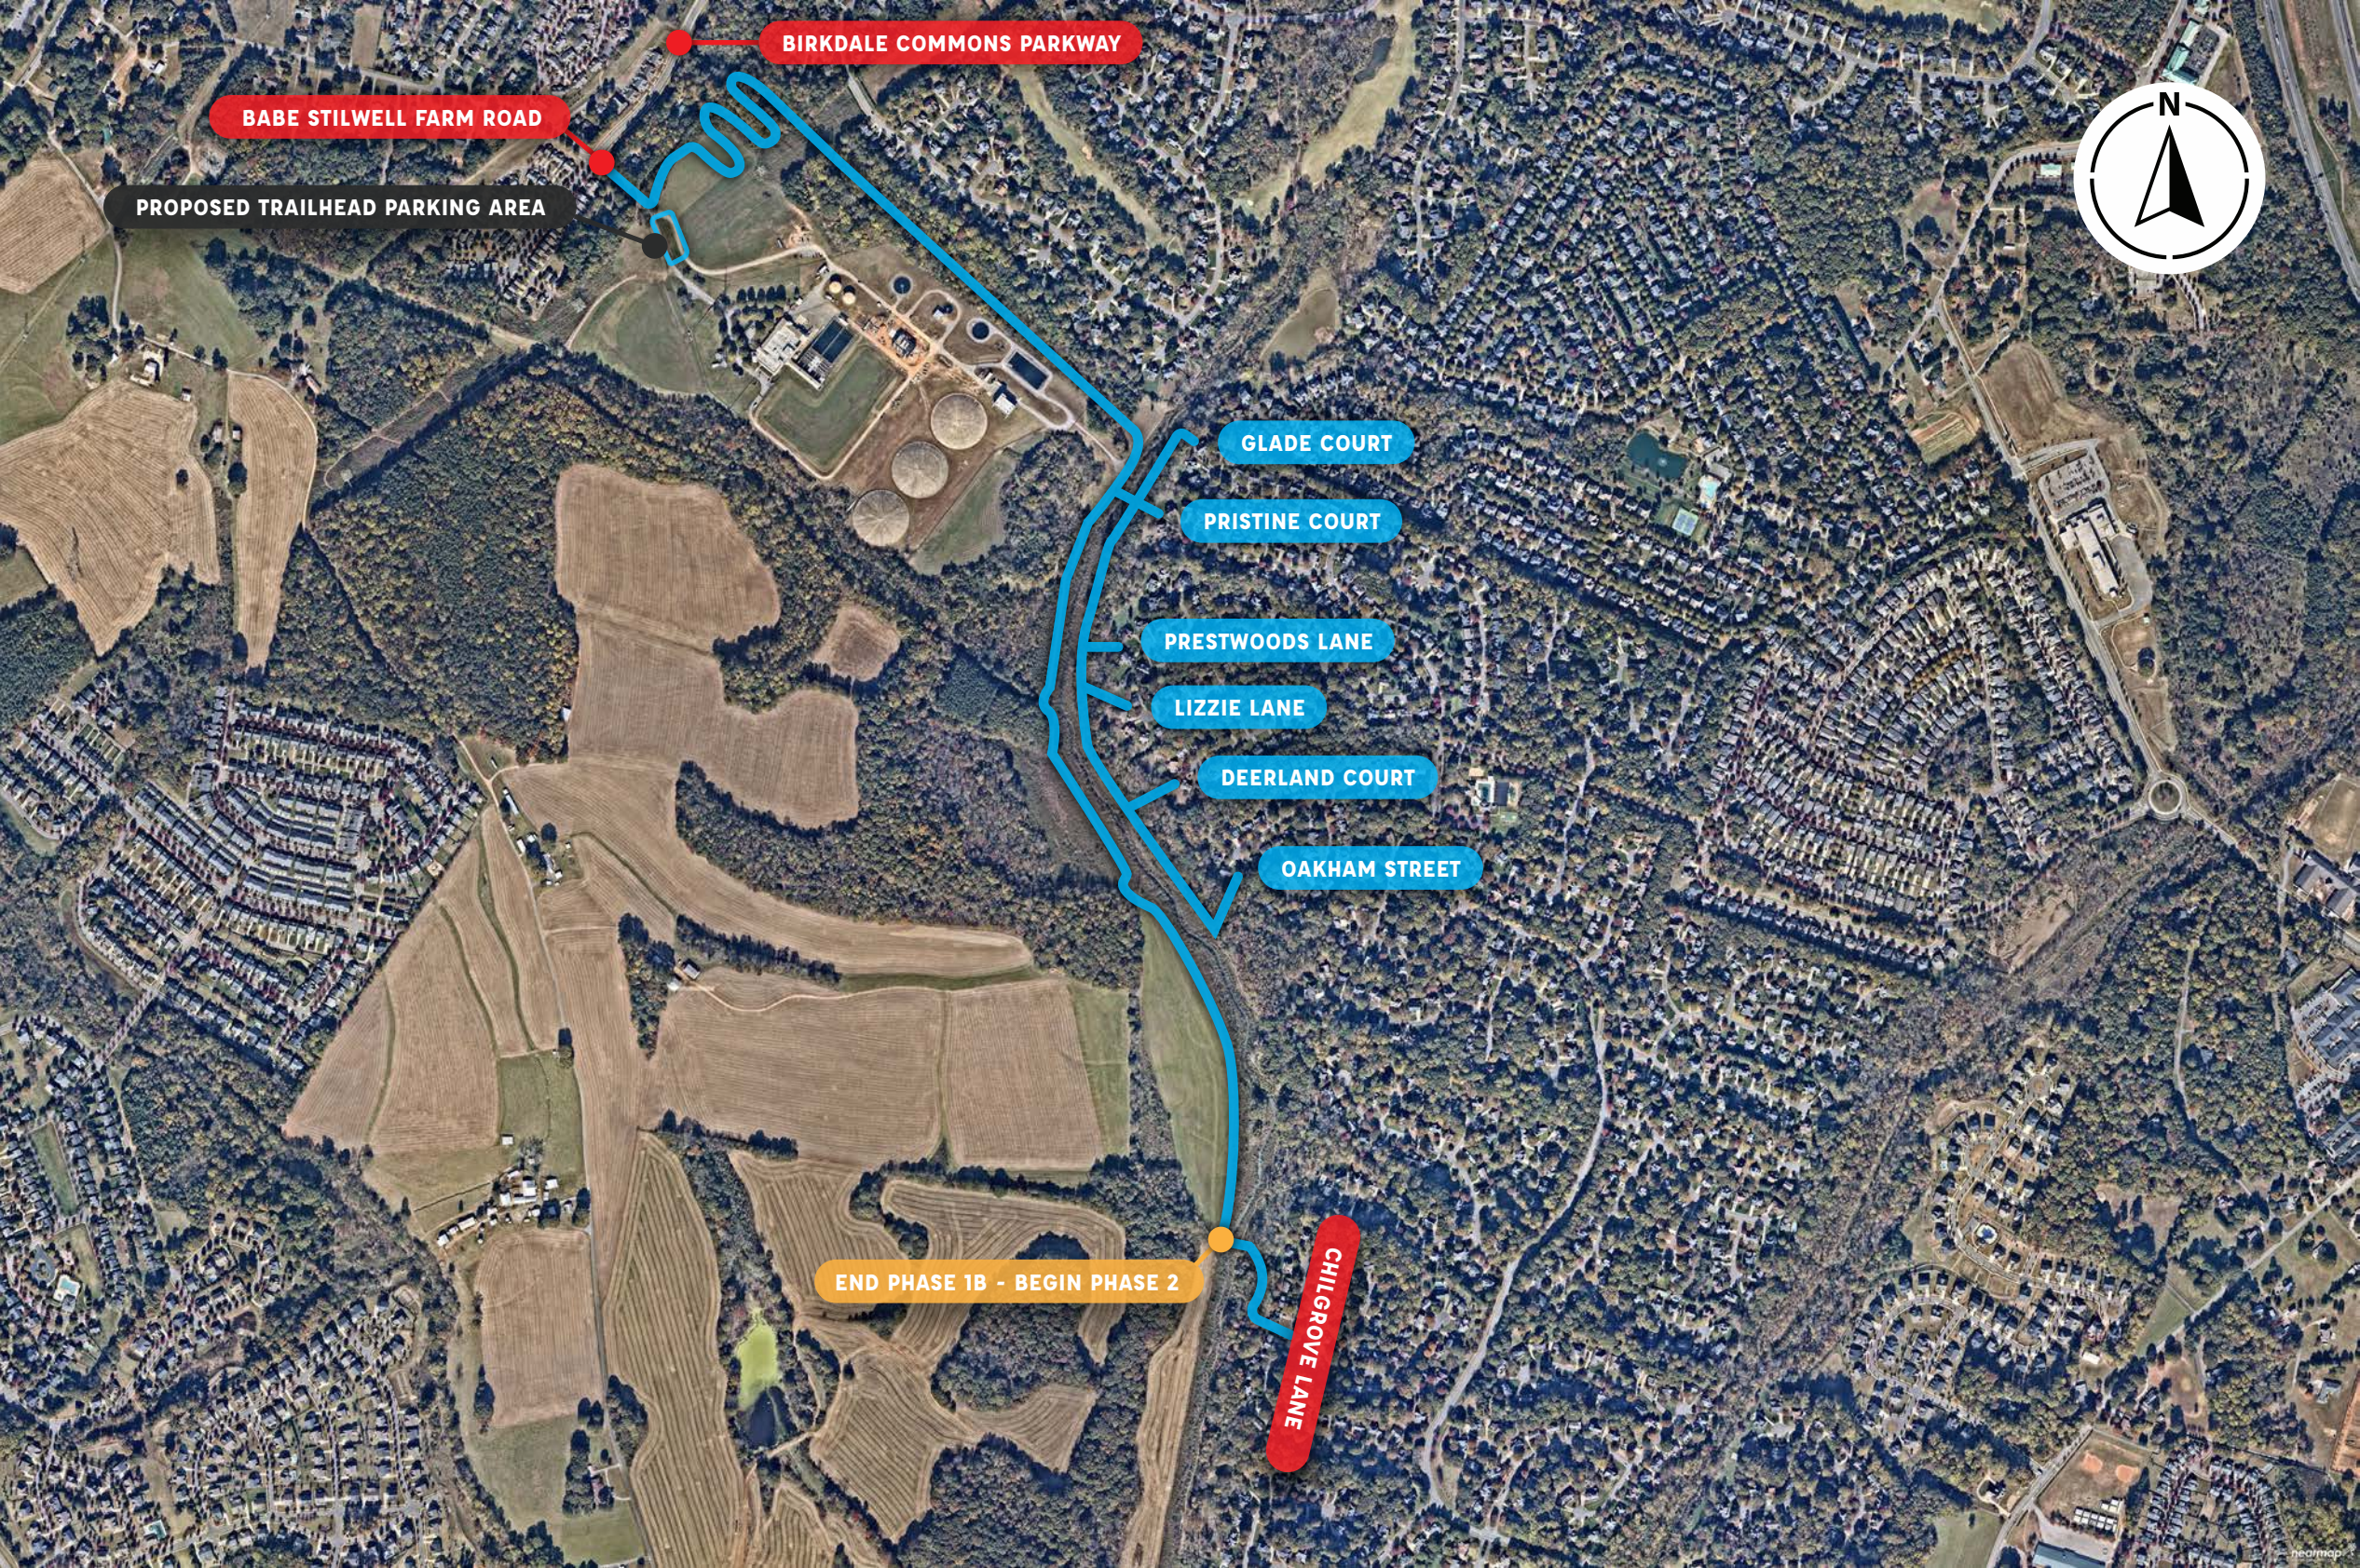

BIRKDALE COMMONS PARKWAY

BABE STILWELL FARM ROAD

PROPOSED TRAILHEAD PARKING AREA

GLADE COURT

PRISTINE COURT

PRESTWOODS LANE

LIZZIE LANE

DEERLAND COURT

OAKHAM STREET

END PHASE 1B - BEGIN PHASE 2

CHILGROVE LANE

END PHASE 1B

CHILGROVE LANE

ERVIN COOK ROAD

MCDOWELL CREEK

WYNFIELD CREEK PARKWAY

GILEAD ROAD

BEGIN PHASE 1B

PHASE 1A

GILEAD ROAD

GILEAD ROAD TRAILHEAD PARKING LOT

MCDOWELL CREEK

BEGIN PHASE 1A

EXISTING TORRENCE CREEK GREENWAY

END PHASE 1A