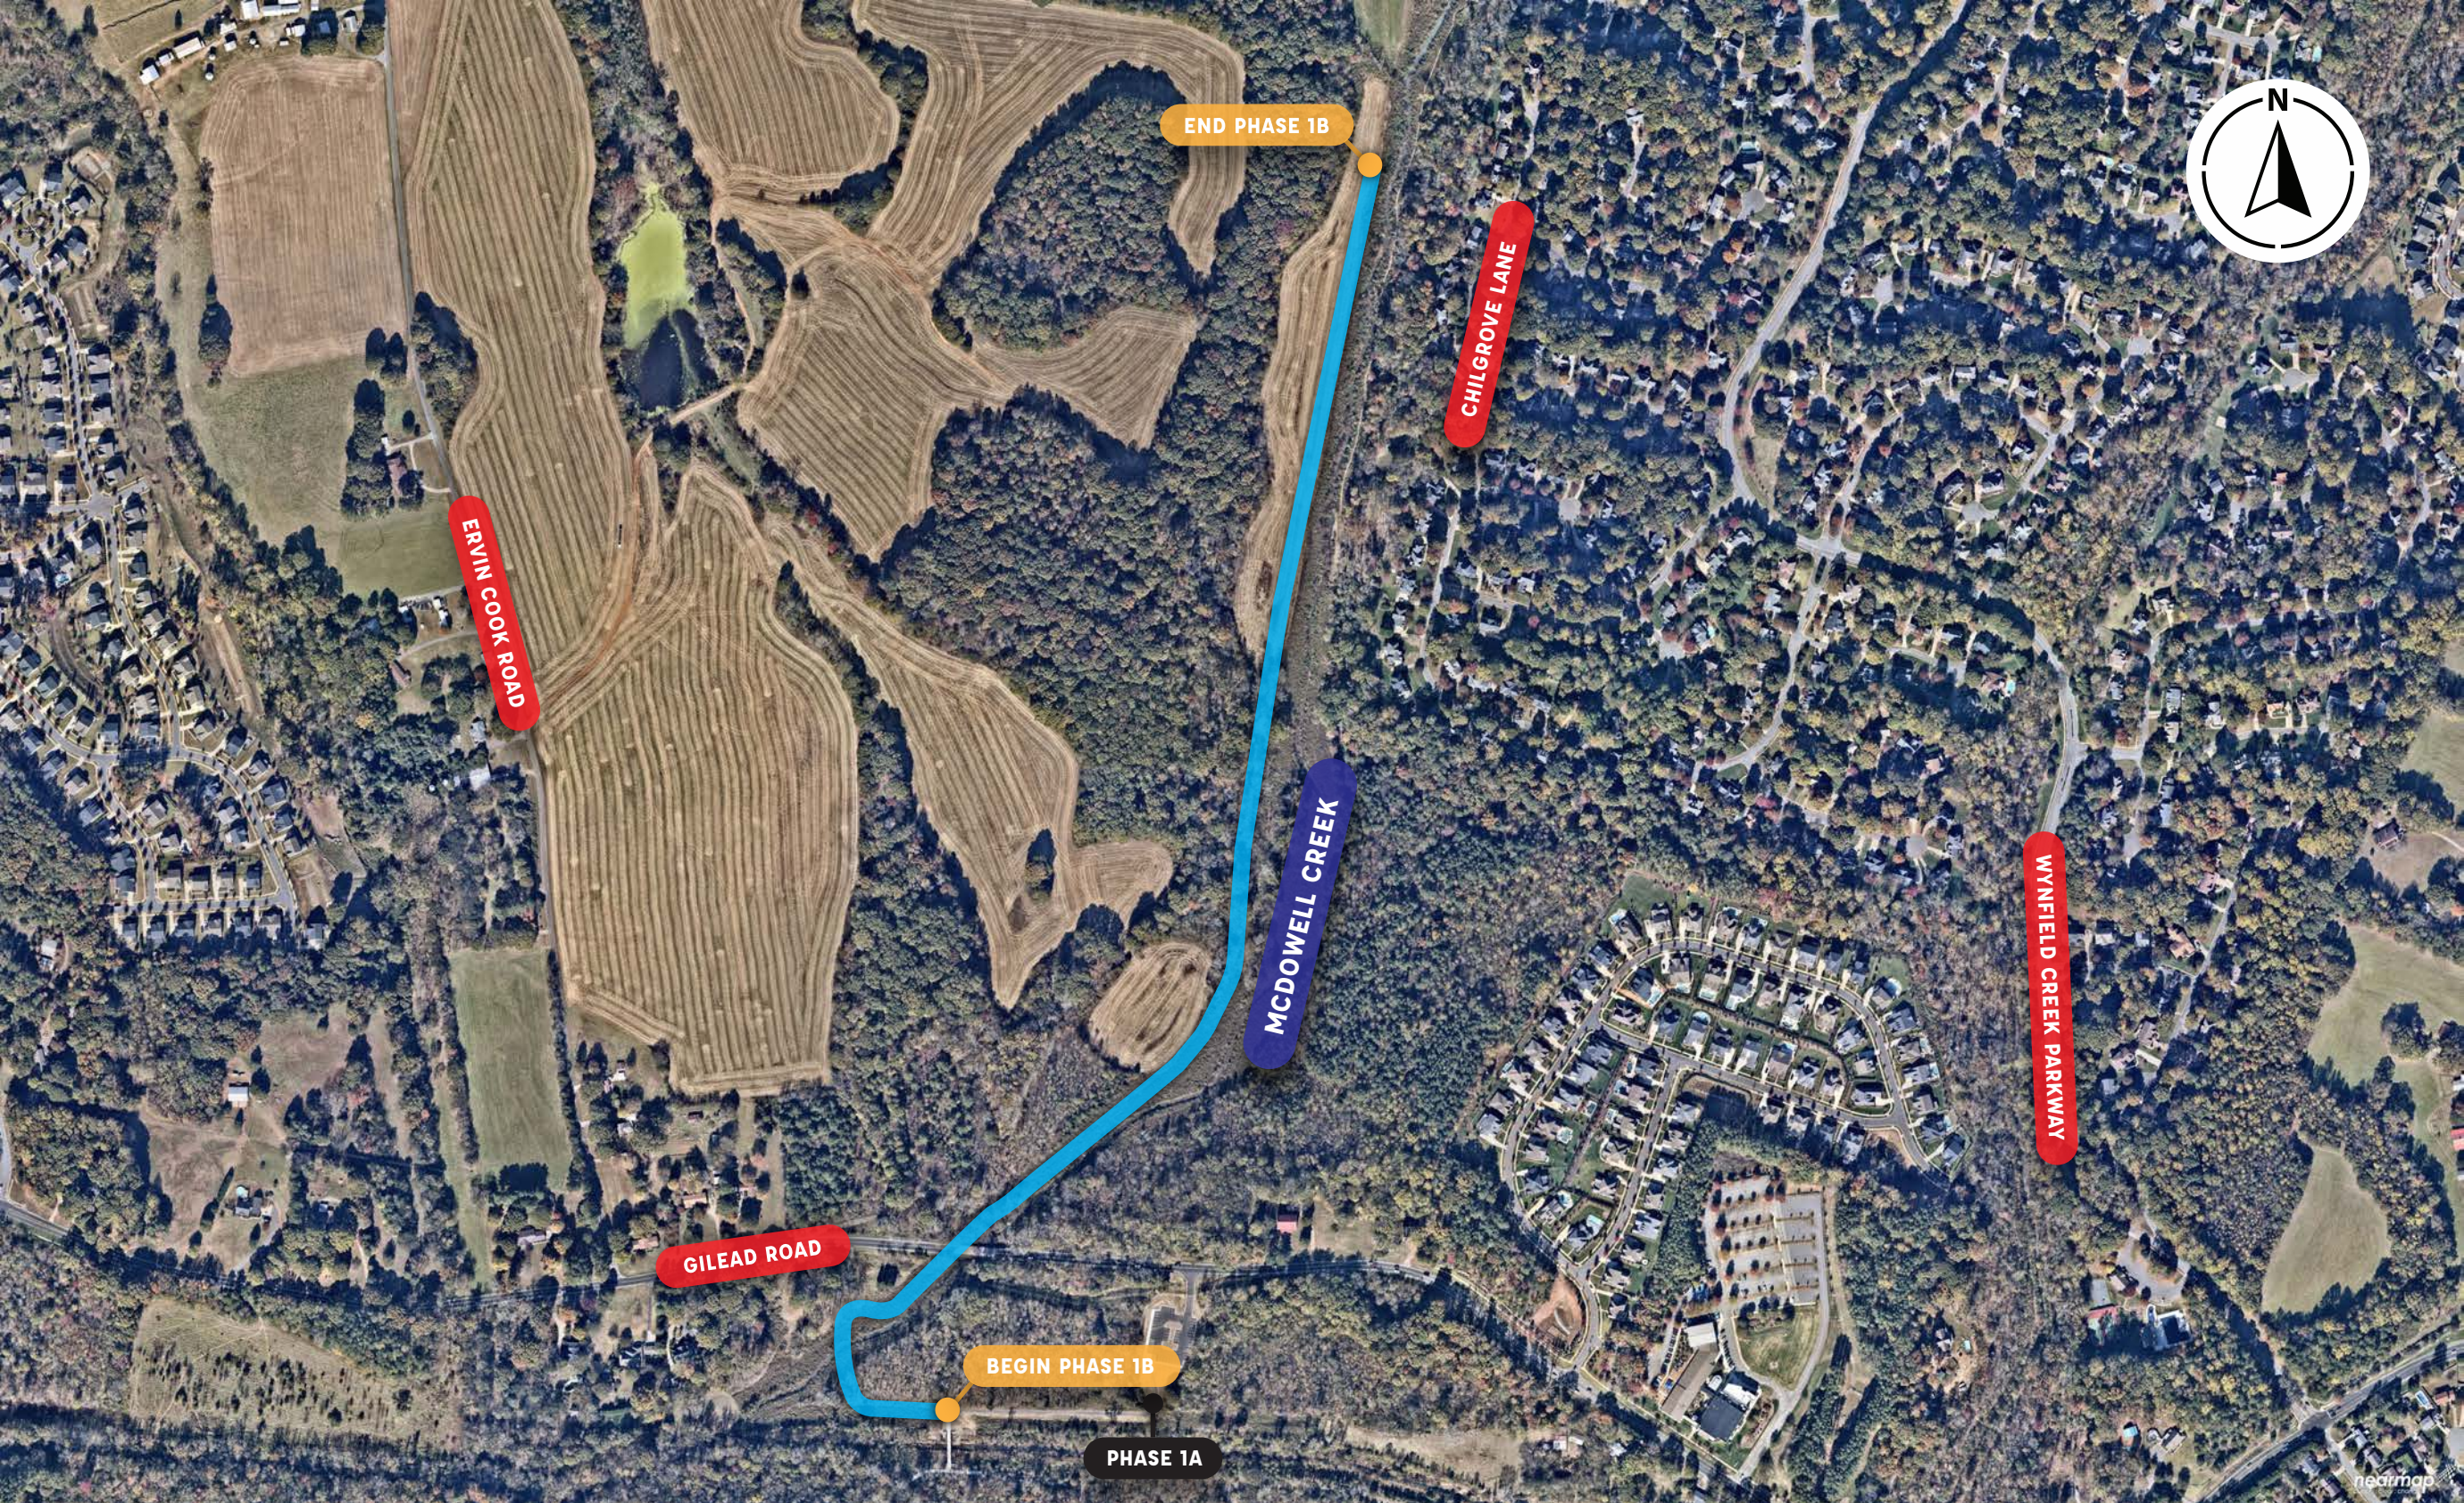

BIRKDALE COMMONS PARKWAY

BABE STILWELL FARM ROAD

PROPOSED TRAILHEAD PARKING AREA

GLADE COURT

PRISTINE COURT

PRESTWOODS LANE

LIZZIE LANE

DEERLAND COURT

OAKHAM STREET

END PHASE 1B - BEGIN PHASE 2

CHILGROVE LANE

END PHASE 1B

CHILGROVE LANE

ERVIN COOK ROAD

MCDOWELL CREEK

WYNFIELD CREEK PARKWAY

GILEAD ROAD

BEGIN PHASE 1B

PHASE 1A

GILEAD ROAD

GILEAD ROAD TRAILHEAD PARKING LOT

MCDOWELL CREEK

BEGIN PHASE 1A

EXISTING TORRENCE CREEK GREENWAY