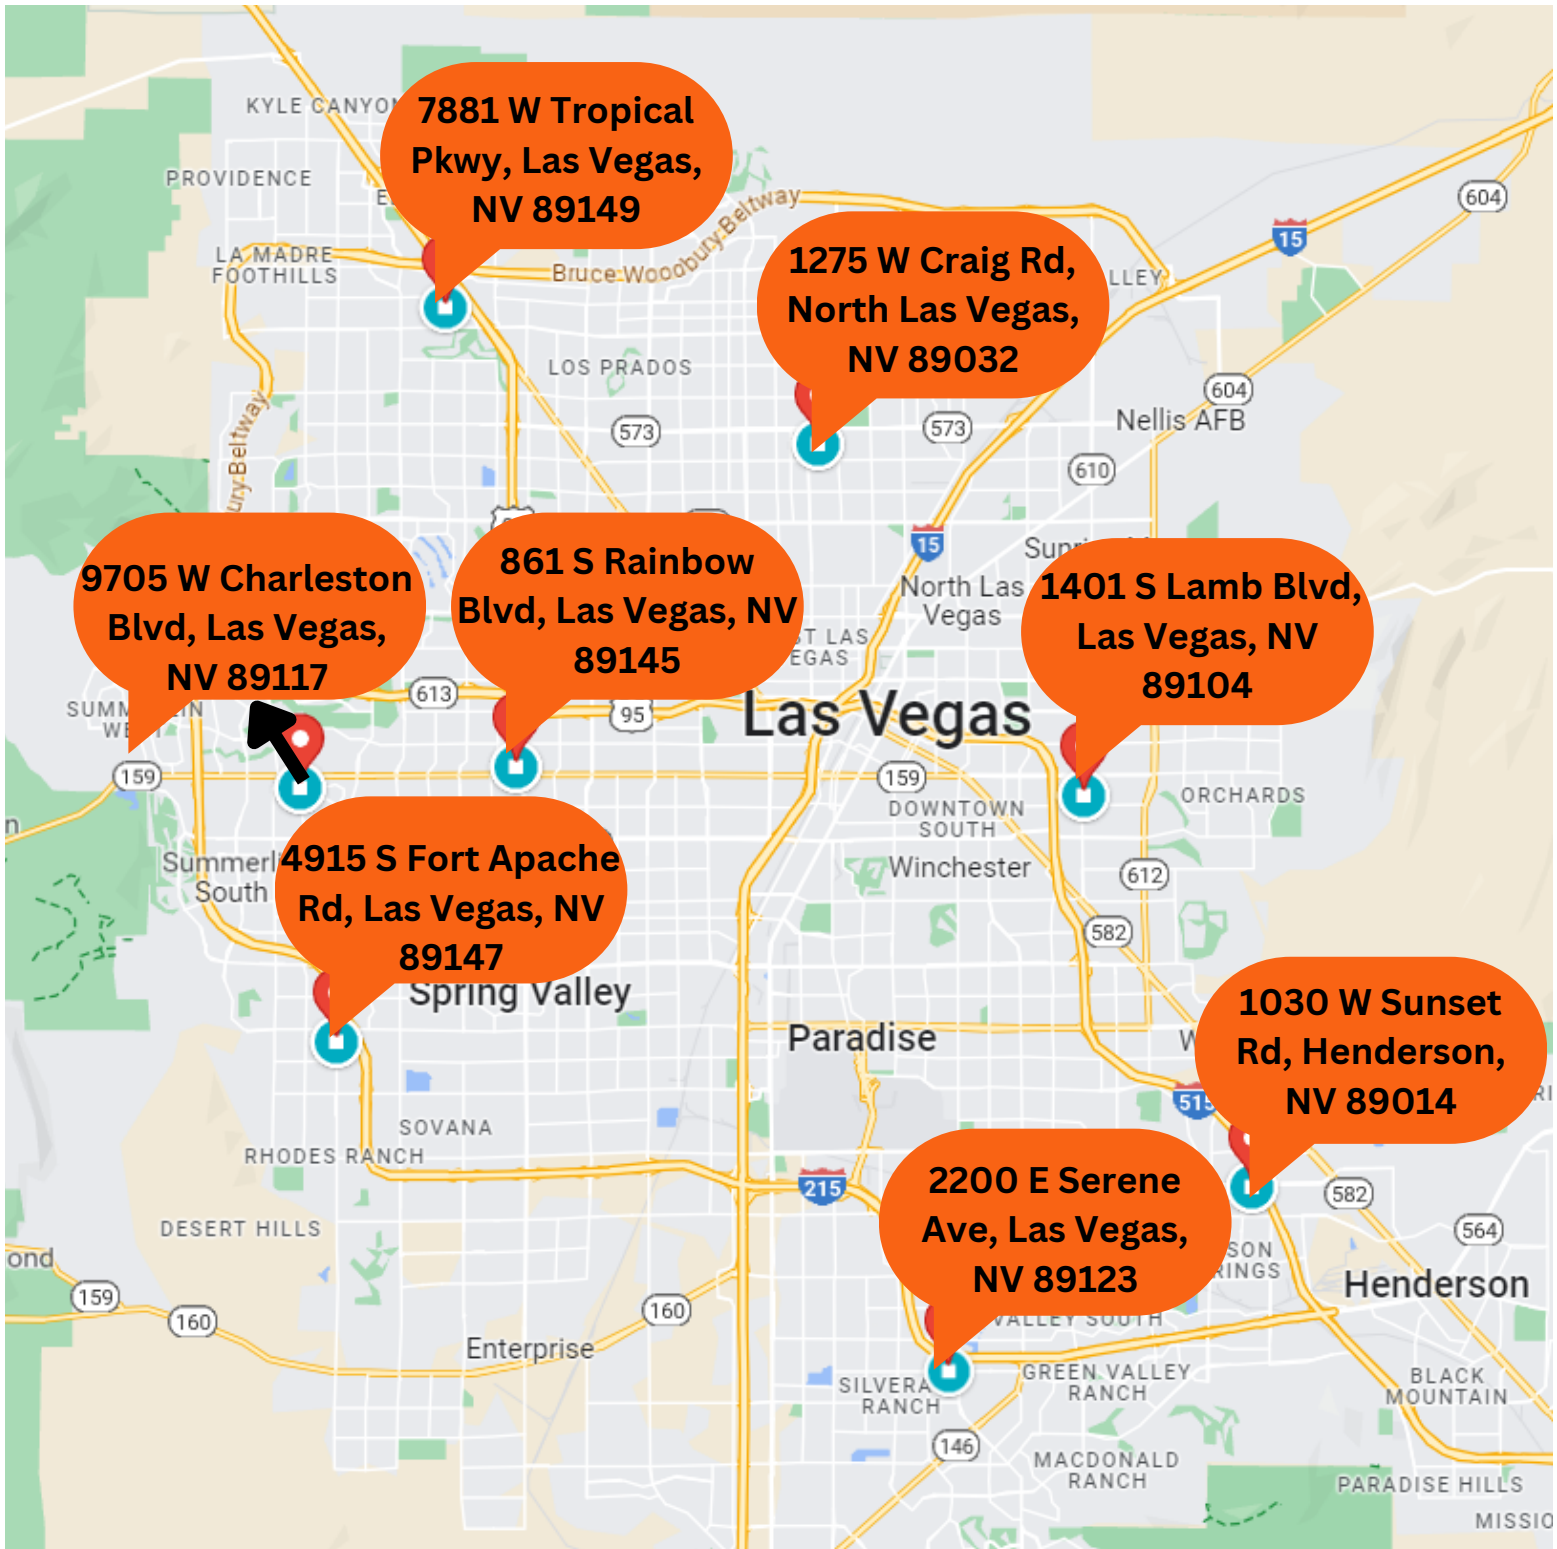

# Vouchers must be redeemed at one of the following Home Depot locations:

**Rebate can be used on a limited range of battery-electric equipment:**

**Blowers (handheld and backpack)**

**Chainsaw**

**Combination Kits**